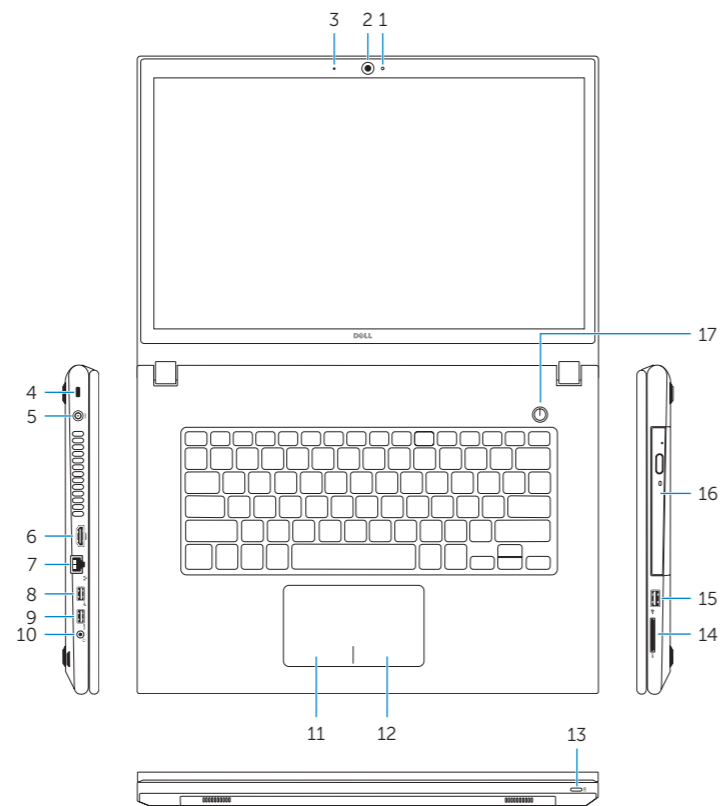

功能部件 | 功能 | 外觀 | 기능

1. Camera-status light
2. Camera
3. Microphone
4. Security-cable slot
5. Power-adapter port
6. HDMI port
7. Network port
8. USB 2.0 port
9. USB 3.0 port
10. Headset port

11. Left-click area
12. Right-click area
13. Power and battery-status light
14. Media-card reader
15. USB 2.0 port
16. Optical drive
17. Power button
18. Regulatory label
19. Service Tag label